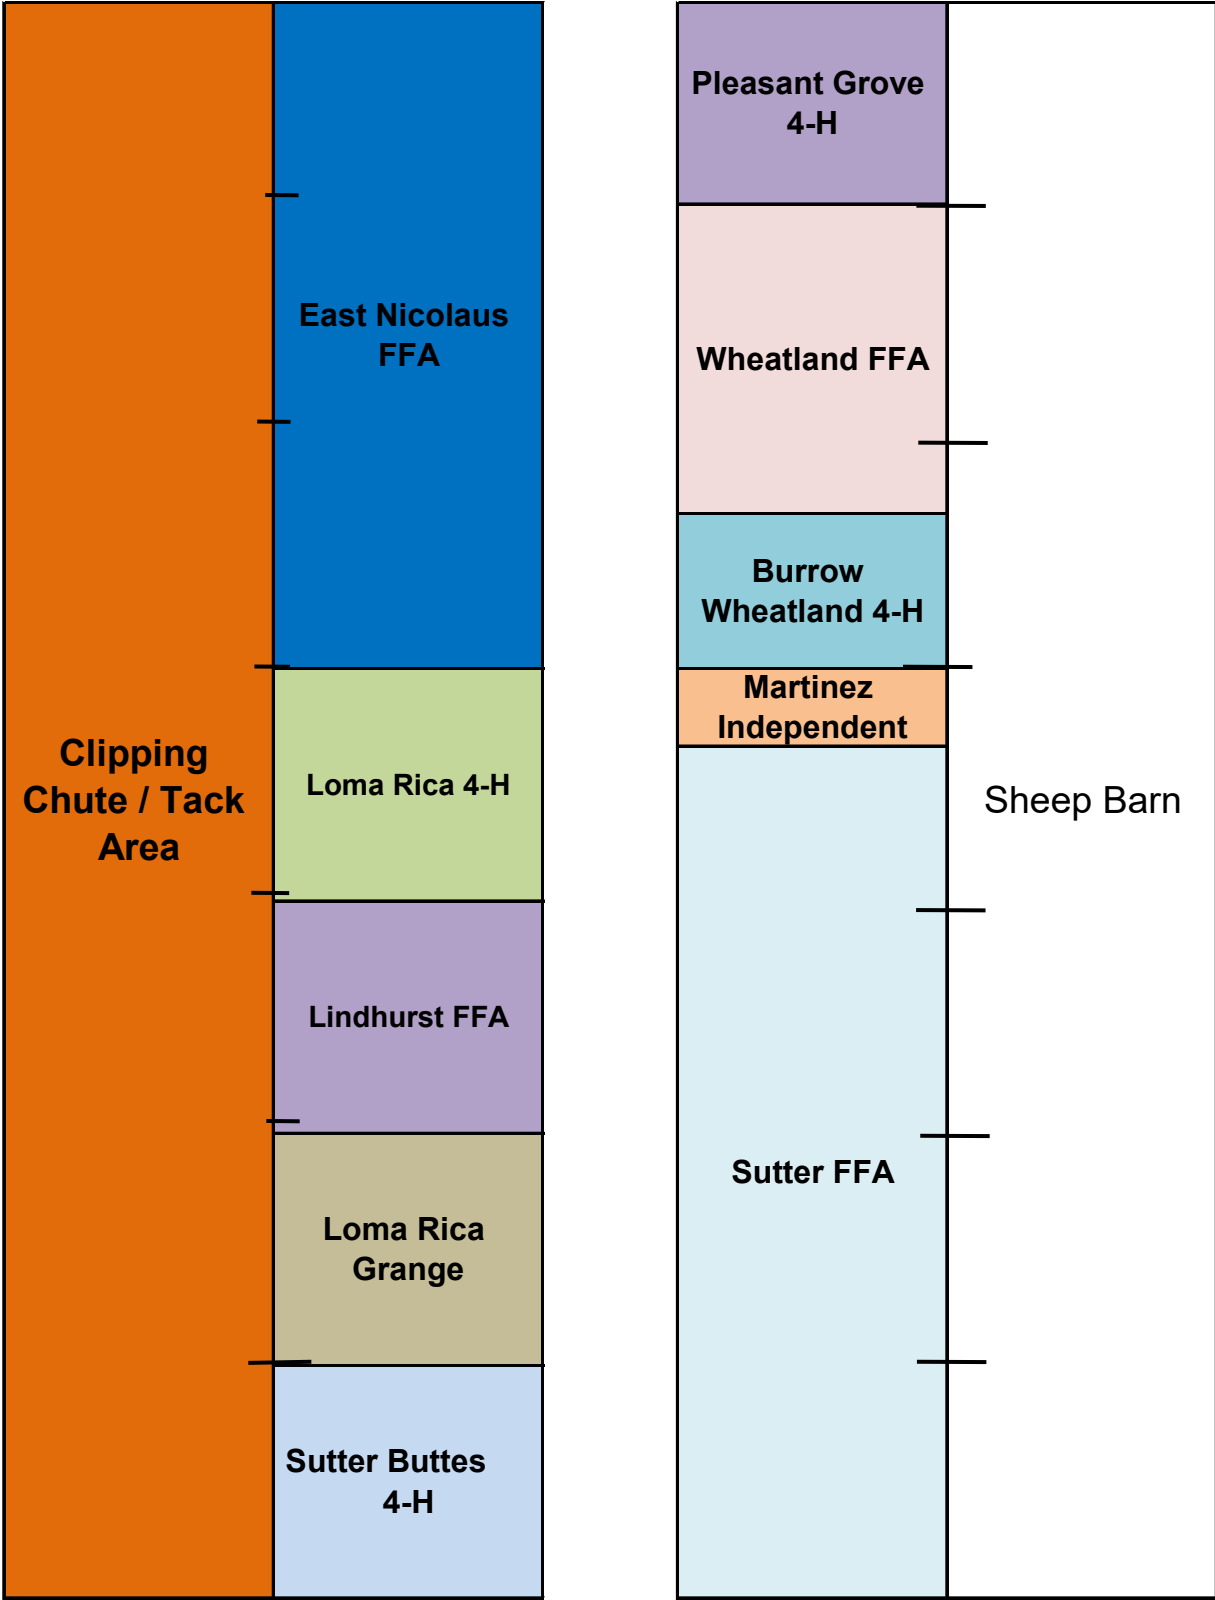

10 10

East Nicolaus FFA	Live Oak FFA
↓	
River Valley FFA	
↓	
Yuba City FFA	
↓	↓

10 10

Browns Valley 4-H	Sutter FFA
↓	↓
	↓
	Wheatland FFA
↓	Lindhurst FFA
Hallwood 4-H	↓
↓	↓

10 10

TACK AREA

2024 GOAT BARN CHART

Meat Goats	
Hallwood 4-H	Sutter Buttes 4-H
↓	↓
↓	↓
Browns Valley 4-H	↓
↓	↓
↓	↓
↓	↓
↓	↓
Wheatland 4-H	↓
Live Oak FFA	Pleasant Grove 4-H
↓	↓
↓	↓
↓	Franklin 4-H

M
e
a
t

G
o
a
t
s

P
y
g
m
y

G
o
a
t
s

Wash Rack

2024 NORTH BEEF BARN CHART

Hog Barn

TURKEY BARN CHART

Wash Rack

Pleasant Grove 4-H	Hallwood 4-H
↓	↓
Browns Valley 4-H	
↓	↓
	↓
	Franklin 4-H
	↓
	Live Oak 4-H
	↓
	↓
	Wheatland 4-H
↓	↓

Lindhurst FFA	Live Oak FFA
↓	↓
↓	
Sutter Buttes 4-H	
↓	↓
	Paragon FFA
	↓
↓	Sutter Buttes 4-H

Marysville FFA	Sutter FFA
↓	↓
	↓
	Yuba City FFA
	↓
↓	↓
Wheatland Bear	East Nicolaus FFA
River FFA	Wheatland FFA

North Barn Door

2024 SOUTH BEEF BARN CHART

Franklin Road

Small Animal Barn