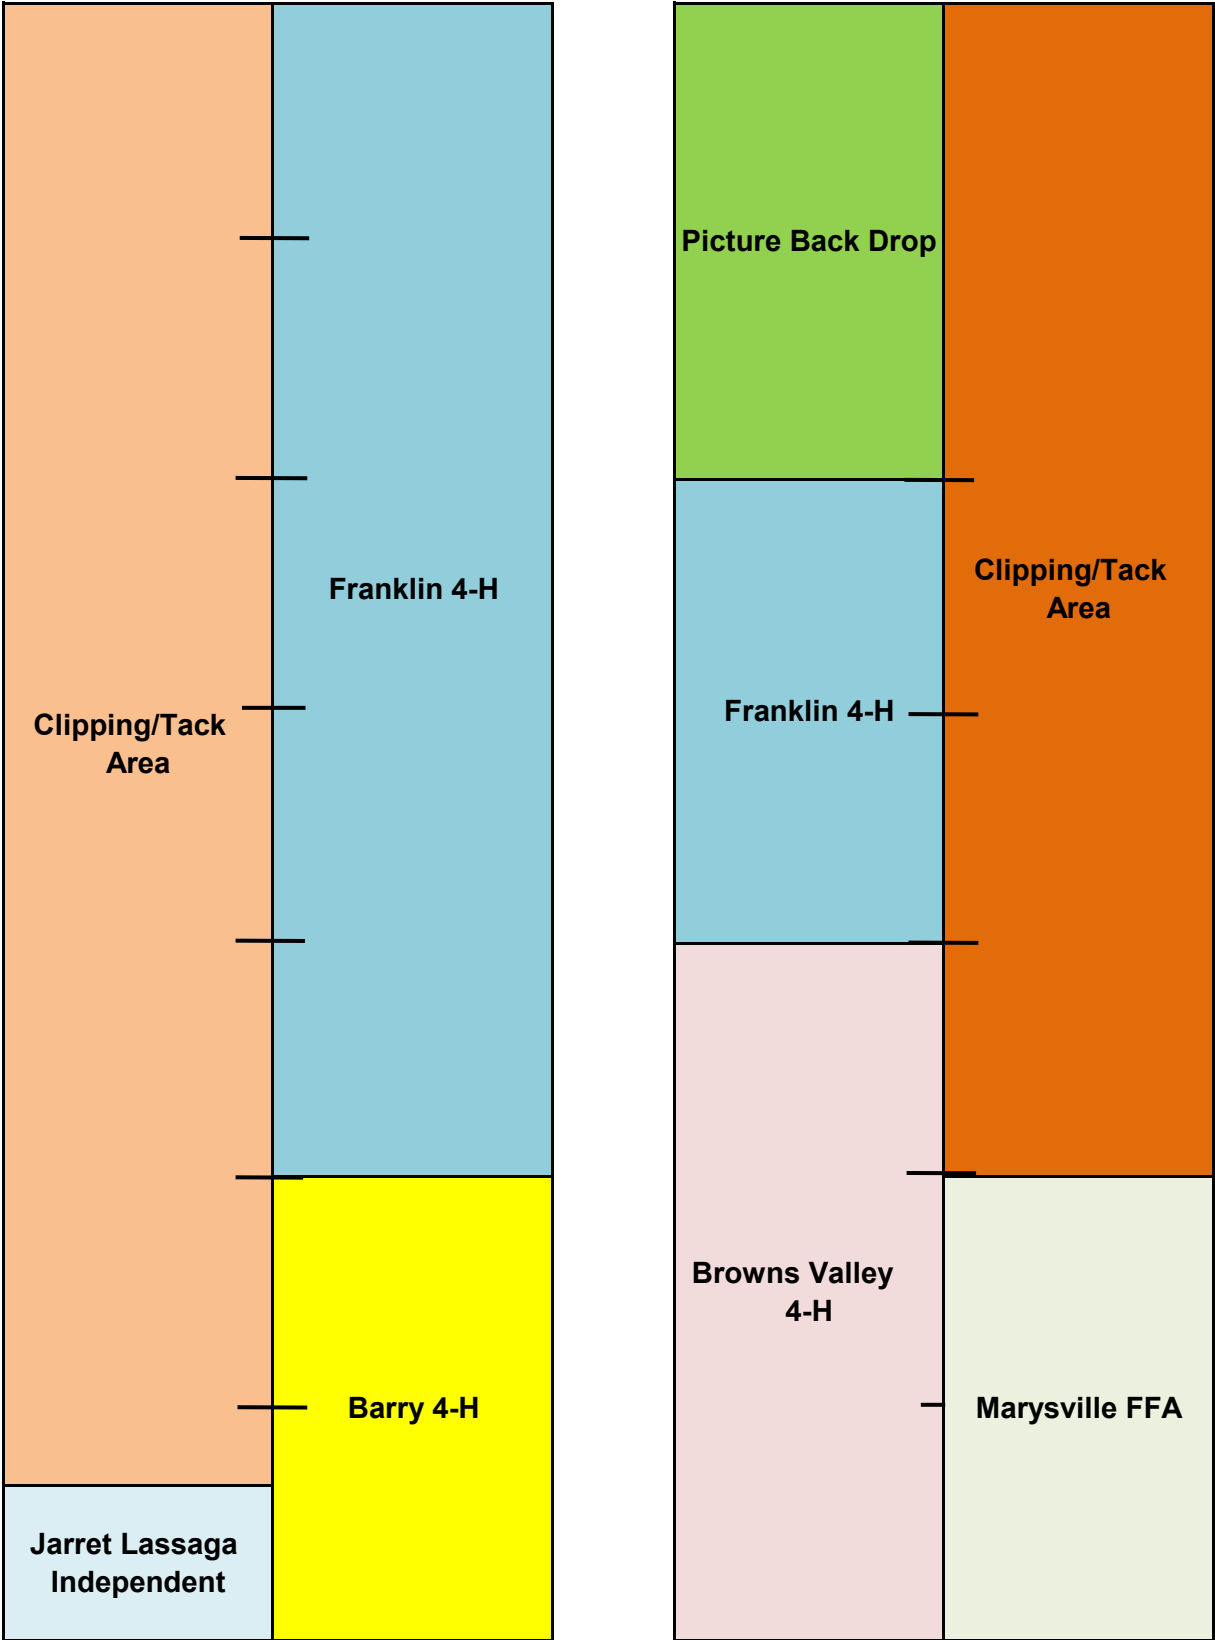

SHEEP BARN CHART

Franklin Road

GROOMING AREA

WASH RACK

Wheatland 4-H	District 10 4-H
↓	↓
Wheatland Bear River FFA	Live Oak 4-H
Loma Rica Grange	Sutter Buttes 4-H
↓	↓
Asby	
Johnson	
Thomas	↓

10 10

Pleasant Grove 4-H	Marysville FFA
↓	↓
Loma Rica 4-H	↓
Franklin 4-H	Plumas 4-H
↓	↓
	Franklin 4-H
↓	↓
↓	↓

10 10

East Nicolaus FFA	Live Oak FFA
↓	
River Valley FFA	
↓	
Yuba City FFA	
↓	↓

10 10

Browns Valley 4-H	Sutter FFA
↓	↓
	↓
	Wheatland FFA
↓	Lindhurst FFA
Hallwood 4-H	↓
↓	↓

10 10

TACK AREA

2024 GOAT BARN CHART

Meat Goats	
Hallwood 4-H	Sutter Buttes 4-H
↓	↓
↓	↓
Browns Valley 4-H	↓
↓	↓
↓	↓
↓	↓
↓	↓
Wheatland 4-H	↓
Live Oak FFA	Pleasant Grove 4-H
↓	↓
↓	↓
↓	Franklin 4-H

M
e
a
t

G
o
a
t
s

P
y
g
m
y

G
o
a
t
s

Wash Rack

2024 NORTH BEEF BARN CHART

Hog Barn

TURKEY BARN CHART

Wash Rack

Pleasant Grove 4-H	Hallwood 4-H
↓	↓
Browns Valley 4-H	
↓	↓
	↓
	Franklin 4-H
	↓
	Live Oak 4-H
	↓
	↓
	Wheatland 4-H
↓	↓

Lindhurst FFA	Live Oak FFA
↓	↓
↓	
Sutter Buttes 4-H	
↓	↓
	Paragon FFA
	↓
↓	Sutter Buttes 4-H