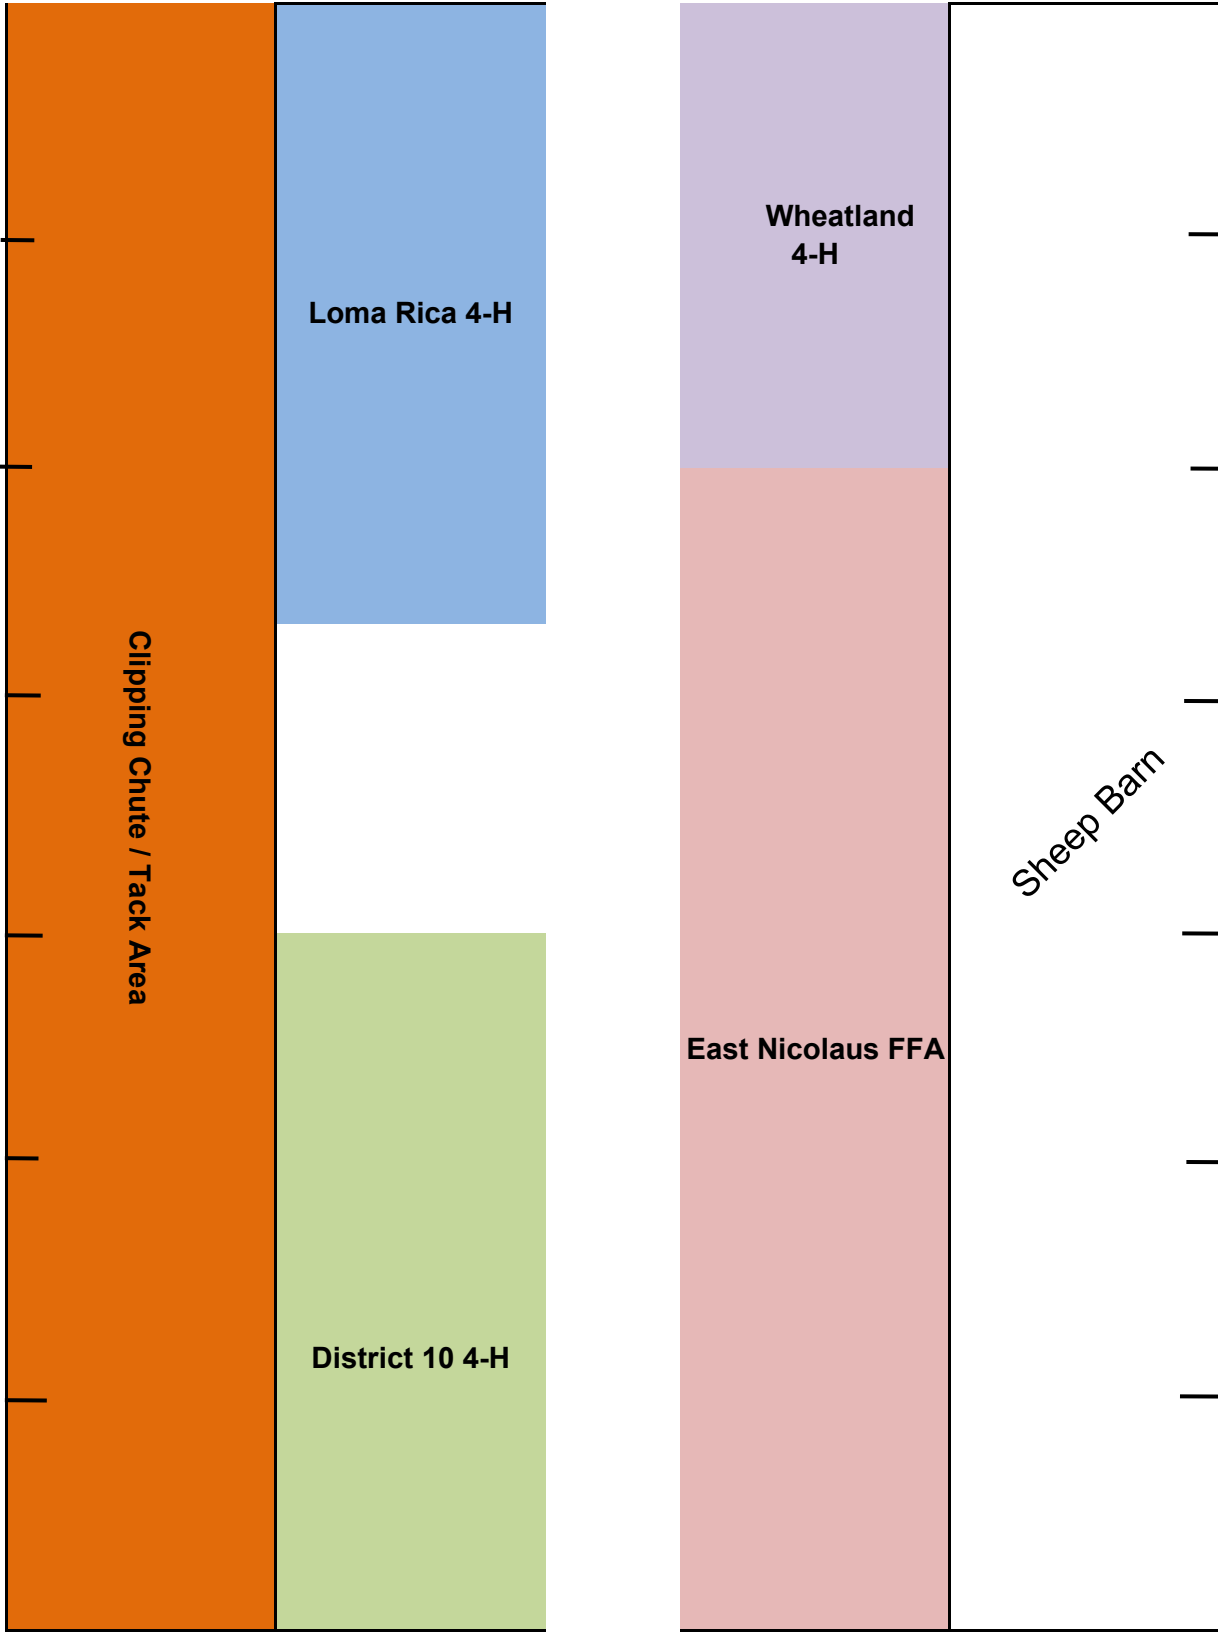

SOUTH BEEF BARN CHART

Franklin Road

Sheep Scale Area