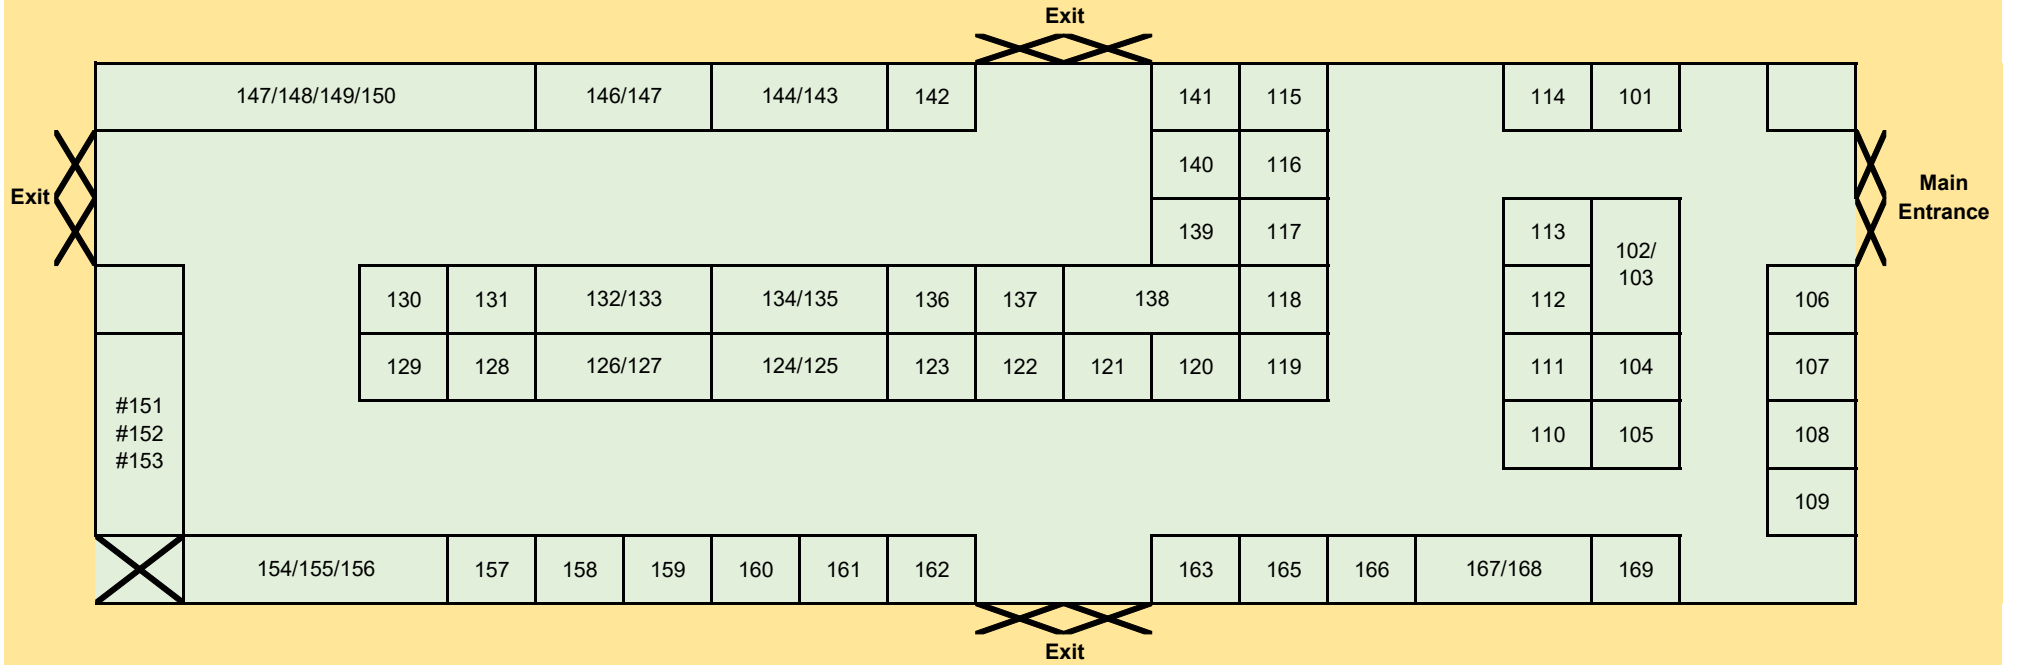

MAIN EXHIBIT HALL BOOTH LAYOUT

Booth Sizes are adjustable in 10' increments with a minimum size of 10' x 10'